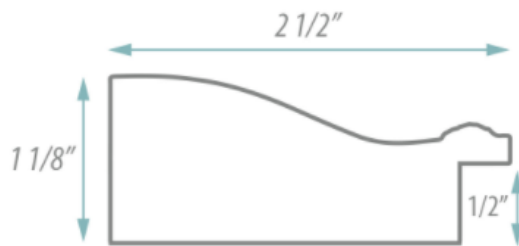

SPECIFICATION SHEET

FRAMED MIRROR

MODEL#: FM 80605-24X36

FRAMED MIRRORS COLLECTION

FEATURES:

- ONE 24X36" HIGH RESOLUTION SILVER PLATE GLASS MIRROR SIZE W/ DECORATIVE FRAME.
- "WALL HUGGER" HANGER FOR MOUNTING INCLUDED.
- STANDARD MOUNTING STYLE IS VERTICAL. FOR HORIZONTAL, PLEASE SPECIFY WHEN ORDERING.
- PACKED IN FOUR WALL (FOLDED DOUBLE WALL) CORRUGATION.
- STYLE: TRANSITIONAL
- COLOR: BRONZE/GOLD
- FINISH: LEAF/FOIL

MIRROR FINISHES:

- FLAT POLISHED EDGE
- BEVELED EDGE

OVERALL SIZE DIMENSION: 29" WIDE X 41" HIGH X 1 1/8" DEEP