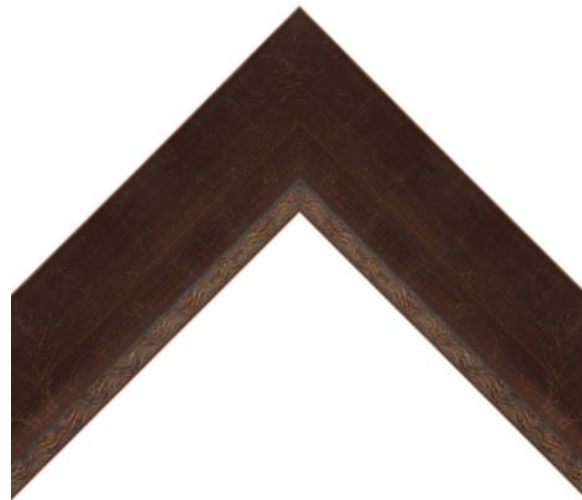

SPECIFICATION SHEET

FRAMED MIRROR

MODEL#: FM 80605-24X36

FRAMED MIRRORS COLLECTION

FEATURES:

- ONE 24X36" HIGH RESOLUTION SILVER PLATE GLASS MIRROR SIZE W/ DECORATIVE FRAME.
- "WALL HUGGER" HANGER FOR MOUNTING INCLUDED.
- STANDARD MOUNTING STYLE IS VERTICAL. FOR HORIZONTAL, PLEASE SPECIFY WHEN ORDERING.
- PACKED IN FOUR WALL (FOLDED DOUBLE WALL) CORRUGATION.
- STYLE: TRANSITIONAL
- COLOR: BRONZE/GOLD
- FINISH: LEAF/FOIL

MIRROR FINISHES:

- FLAT POLISHED EDGE
- BEVELED EDGE

OVERALL SIZE DIMENSION: 29" WIDE X 41" HIGH X 1 1/8" DEEP